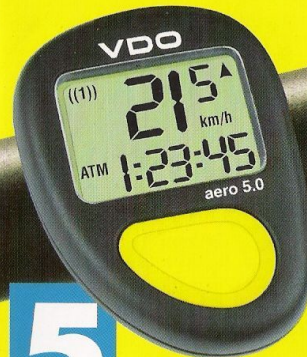

VDO sprint

The perfect configuration for sportsmen who know what to look for in a bicycle computer.

- Instantaneous speed up to approx. 120 km/h
- Total distance up to 99999 km
- Trip distance up to 999.99 km
- Stopwatch up to 9:59:59 or accumulated riding time
- Clock telling 12- or 24-hour time
- Maximum speed
- Average speed
- Instantaneous speed/average speed comparison
- Switch-selectable readout in miles or kilometers

VDO sprintplus

The ideal choice for sportsmen who demand as much of their equipment as they do of themselves.

- Instantaneous speed up to approx. 120 km/h
- Total distance up to 99999 km
- Trip distance up to 999.99 km
- Stopwatch up to 9:59:59 or accumulated riding time
- Clock telling 12- or 24-hour time
- Maximum speed
- Average speed
- Instantaneous speed/average speed comparison
- Cadence
- Switch-selectable readout in miles or kilometers

Always the actual time, even in the battery-saving slumber mode.

VDO aero 5.0

The aero models do not require signal cables. Now available with automatic start/stop function.

- Instantaneous speed up to approx. 120 km/h
- Total distance up to 99999 km
- Trip distance up to 999.99 km
- Clock telling 24-hour time
- Accumulated riding time up to 9:59:59
- Switch-selectable readout in miles or kilometers

VDO aero 8.0

The wireless solution for the most demanding bikers.

- Instantaneous speed up to approx. 120 km/h
- Total distance up to 99999 km
- Trip distance up to 999.99 km
- Stopwatch up to 9:59:59 or accumulated riding time
- Clock telling 12- or 24-hour time
- Maximum speed
- Average speed
- Instantaneous speed/average speed comparison
- Switch-selectable readout in miles or kilometers