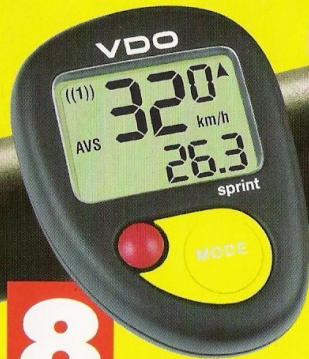

- Instantaneous speed up to approx. 98 km/h
- Total distance up to 9999 km
- Trip distance up to 999.9 km
- Switch-selectable readout in miles or kilometers

- Instantaneous speed up to approx. 120 km/h
- Total distance up to 99999 km
- Trip distance up to 999.99 km
- Accumulated riding time up to 9:59:59
- Clock telling 24-hour time
- Switch-selectable readout in miles or kilometers

VDO sprint

The perfect configuration for sportsmen who know what to look for in a bicycle computer.

- Instantaneous speed up to approx. 120 km/h
- Total distance up to 99999 km
- Trip distance up to 999.99 km
- Stopwatch up to 9:59:59 or accumulated riding time
- Clock telling 12- or 24-hour time
- Maximum speed
- Average speed
- Instantaneous speed/average speed comparison
- Switch-selectable readout in miles or kilometers