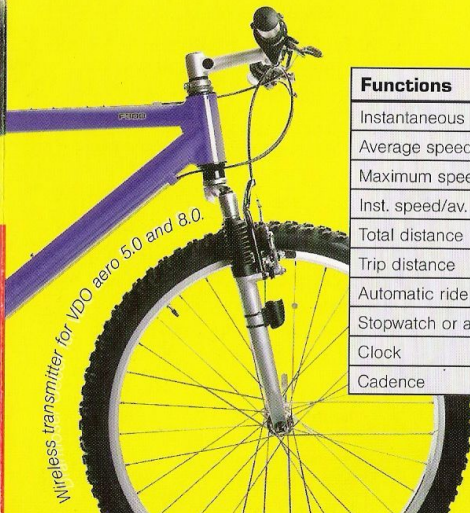

VDO KIENZLE

Biker cockpit

Bicycle Computers from VDO

NEW

Leading-Edge Technology Has a Long Tradition with Us

VDO measuring instruments stand for quality.

VDO is a company which manufactures measuring instruments on a worldwide scale for automotive and

VDO stands for precision. The same high standards of quality apply throughout, and thus also to the VDO line of bicycle computers.

Facts and Figures

Functions
Instantaneous speed
Average speed
Maximum speed
Inst. speed/av. speed comparison
Total distance
Trip distance
Automatic ride timer
Stopwatch or automatic ride timer
Clock
Cadence

Always the actual time, even in the battery-saving slumber mode.

VDO aero 5.0

The aero models do not require signal cables. Now available with automatic start/stop function.

- Instantaneous speed up to approx. 120 km/h
- Total distance up to 99999 km
- Trip distance up to 999.99 km
- Clock telling 24-hour time
- Accumulated riding time up to 9:59:59
- Switch-selectable readout in miles or kilometers