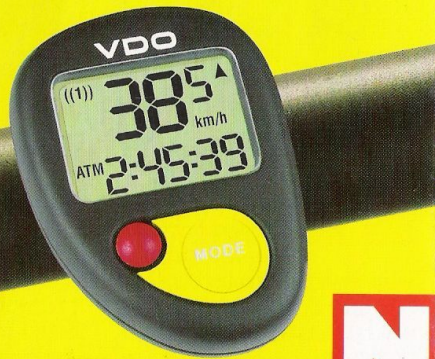

VDO KIENZLE

Biker cockpit

Bicycle Computers from VDO

NEW

Leading-Edge Technology Has a Long Tradition with Us

VDO measuring instruments stand for quality.

VDO is a company which manufactures measuring instruments on a worldwide scale for automotive and

VDO stands for precision. The same high standards of quality apply throughout, and thus also to the VDO line of bicycle computers.

Facts and Figures

Functions
Instantaneous speed
Average speed
Maximum speed
Inst. speed/av. speed comparison
Total distance
Trip distance
Automatic ride timer
Stopwatch or automatic ride timer
Clock
Cadence

Always the actual time, even in the battery-saving slumber mode.

VDO aero 5.0

The aero models do not require signal cables. Now available with automatic start/stop function.

- Instantaneous speed up to approx. 120 km/h
- Total distance up to 99999 km
- Trip distance up to 999.99 km
- Clock telling 24-hour time
- Accumulated riding time up to 9:59:59
- Switch-selectable readout in miles or kilometers

VDO aero 8.0

The wireless solution for the most demanding bikers.

- Instantaneous speed up to approx. 120 km/h
- Total distance up to 99999 km
- Trip distance up to 999.99 km
- Stopwatch up to 9:59:59 or accumulated riding time
- Clock telling 12- or 24-hour time
- Maximum speed
- Average speed
- Instantaneous speed/average speed comparison
- Switch-selectable readout in miles or kilometers