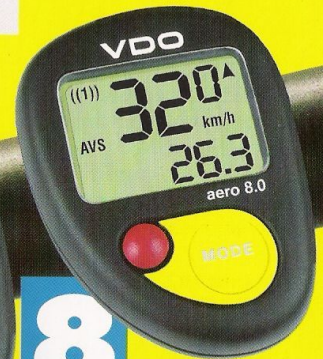

VDO sprint

The perfect configuration for sportsmen who know what to look for in a bicycle computer.

- Instantaneous speed up to approx. 120 km/h
- Total distance up to 99999 km
- Trip distance up to 999.99 km
- Stopwatch up to 9:59:59 or accumulated riding time
- Clock telling 12- or 24-hour time
- Maximum speed
- Average speed
- Instantaneous speed/average speed comparison
- Switch-selectable readout in miles or kilometers

VDO sprintplus

The ideal choice for sportsmen who demand as much of their equipment as they do of themselves.

- Instantaneous speed up to approx. 120 km/h
- Total distance up to 99999 km
- Trip distance up to 999.99 km
- Stopwatch up to 9:59:59 or accumulated riding time
- Clock telling 12- or 24-hour time
- Maximum speed
- Average speed
- Instantaneous speed/average speed comparison
- Cadence
- Switch-selectable readout in miles or kilometers

Always the actual time, even in the battery-saving slumber mode.

VDO aero 5.0

The aero models do not require signal cables. Now available with automatic start/stop function.

- Instantaneous speed up to approx. 120 km/h
- Total distance up to 99999 km
- Trip distance up to 999.99 km
- Clock telling 24-hour time
- Accumulated riding time up to 9:59:59
- Switch-selectable readout in miles or kilometers

VDO aero 8.0

The wireless solution for the most demanding bikers.

- Instantaneous speed up to approx. 120 km/h
- Total distance up to 99999 km
- Trip distance up to 999.99 km
- Stopwatch up to 9:59:59 or accumulated riding time
- Clock telling 12- or 24-hour time
- Maximum speed
- Average speed
- Instantaneous speed/average speed comparison
- Switch-selectable readout in miles or kilometers