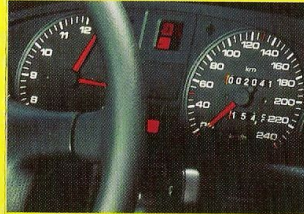

Leading-Edge Technology Has a Long Tradition with Us

VDO measuring instruments stand for quality.

VDO is a company which manufactures measuring instruments on a worldwide scale for automotive and

other applications. VDO has also been producing measuring instruments for bicycles over the past 60 years. It goes without saying that VDO's bicycle computers benefit from the technical innovations in the automobile industry.

VDO stands for precision. The same high standards of quality apply throughout, and thus also to the VDO line of bicycle computers.