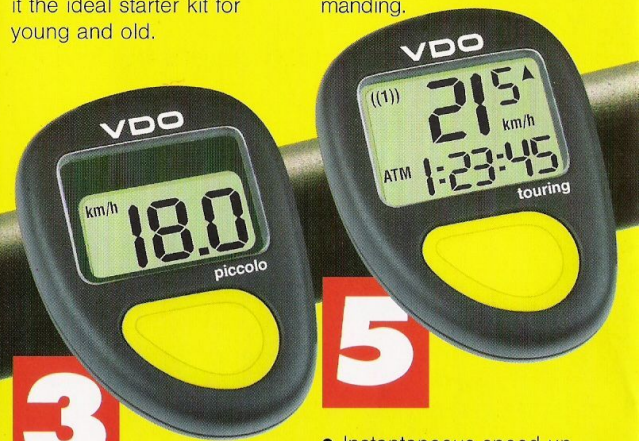

- Instantaneous speed up to approx. 98 km/h
- Total distance up to 9999 km
- Trip distance up to 999.9 km
- Switch-selectable readout in miles or kilometers

- Instantaneous speed up to approx. 120 km/h
- Total distance up to 99999 km
- Trip distance up to 999.99 km
- Accumulated riding time up to 9:59:59
- Clock telling 24-hour time
- Switch-selectable readout in miles or kilometers